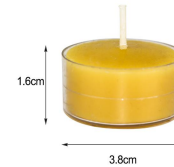

Beeswax candle

OUNIS-B01

Item: pillar candle
size: 5*10CM
weight: 180g
burning time: 25 hours

OUNIS-B02

Item: tealight candle
size: 3.8*1.6CM
weight: 15g
burning time: 4 hours

OUNIS-B03

Item: pillar candle
size: 7.5*7.5CM
weight: 290g
burning time: 40 hours

OUNIS-B04

Item: candle
size: 3.5*5CM
weight: 25g
burning time: 2-3 hours

OUNIS-B05

Item: taper candle
size: 2.2*25CM
weight: 60g
burning time: 7-8 hours

OUNIS-B06

Item: candle
size: 3.5*15CM
weight: 70g
burning time: 7-8 hours

OUNIS-B07

Item: cone head candle
2.1*15CM, weight: 70g
2.1*20CM, weigh: 85g
2.1*25.5CM, weigh: 110g

100% Pure and Natural Beeswax Candles

100%纯天然蜂蜡蜡烛

Pillars are used very widely in most homes and churches, they are long lasting and great burning. The simple yet elegant shape of these candles can help brighten a room and make your space more cheerful or romantic.